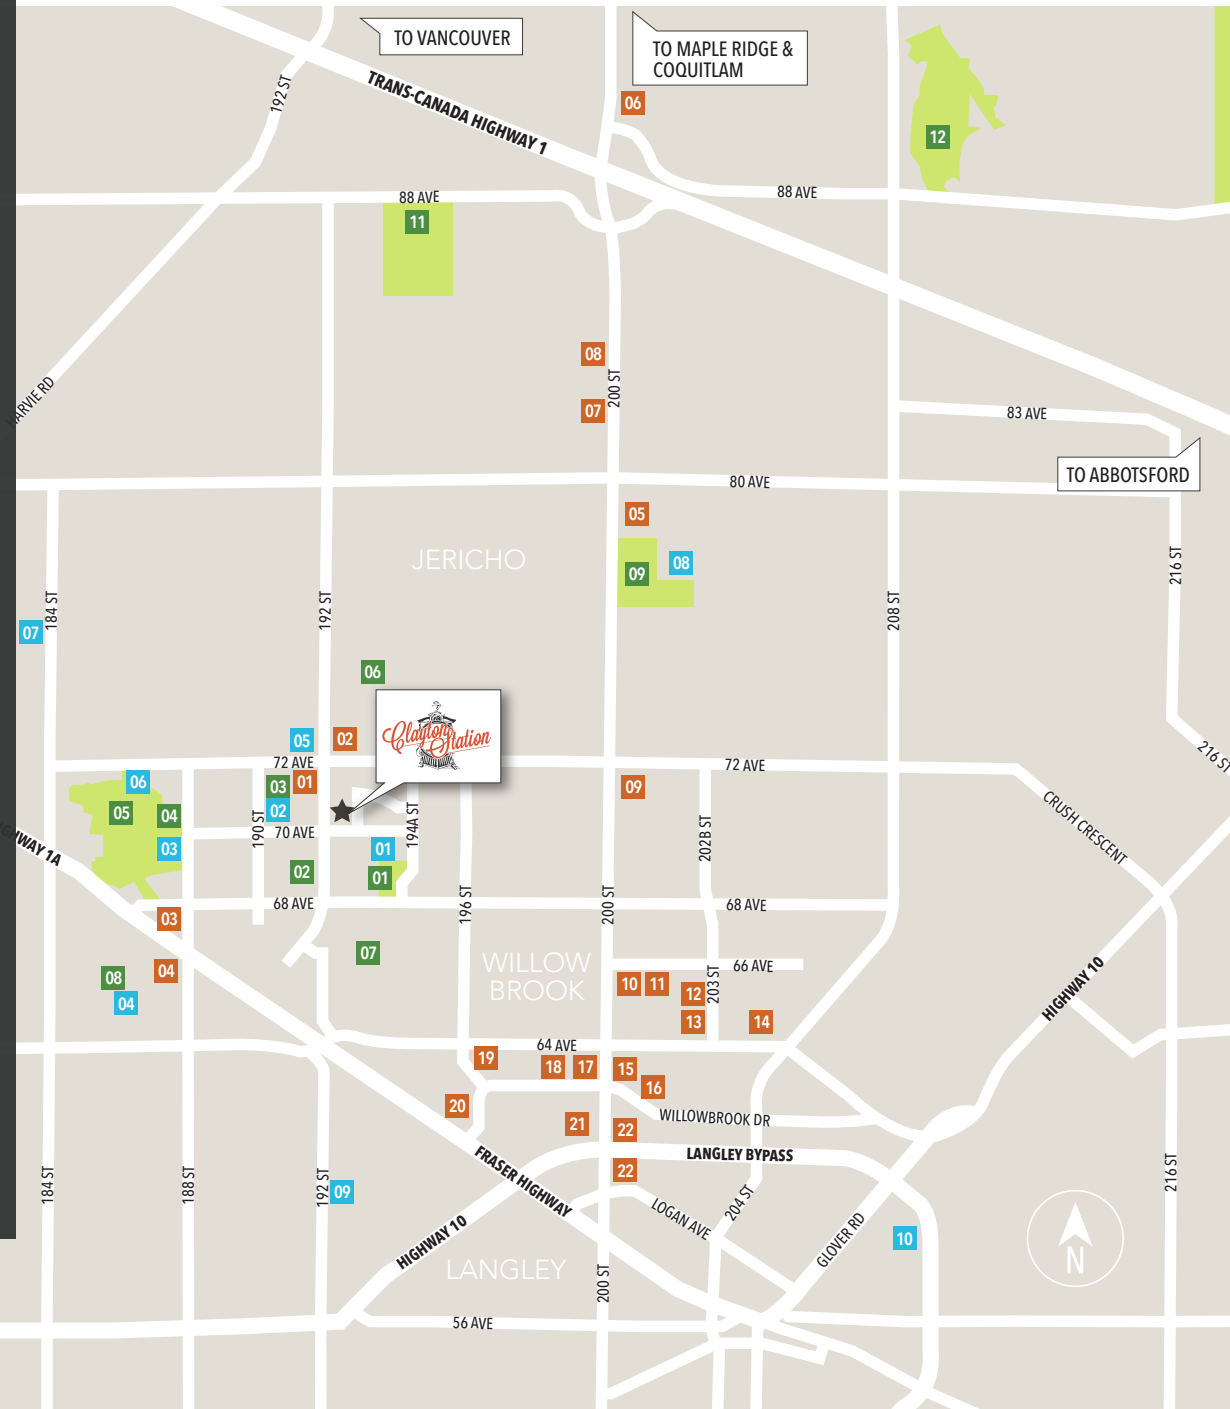

SHOPPING, DINING, ENTERTAINMENT AND SERVICES

- | | |
|--|--|
| 01 Ambros Centre
<i>Fraserview Meats, Subway, 7-Eleven, Non Stop Pizza & Curry, IKE Sushi, Summer Nails & Spa</i> | 10 Home Depot |
| 02 Shopping Centre
<i>Fruiticana, Diamond Sweets, D-Plus Pizza</i> | 11 Best Buy, Home Outfitters, Old Navy |
| 03 Shopping Centre
<i>Dublin Crossing Irish Pub, Starbucks, Taco Del Mar, Cob's Bread, Shoppers Drug Mart, Anytime Fitness, Independent Grocery</i> | 12 Walmart Supercentre |
| 04 Hillcrest Village
<i>Tim Hortons, Save-On-Foods, Clayton Liquor Store, Westminster Savings, Memphis Blues, Royal Bank, Booster Juice, Vera's Burgers, Spice N Curry, TD Canada Trust, Nails R Us</i> | 13 London Drugs, Save-On-Foods |
| 05 Langley Events Centre | 14 Costco |
| 06 Cineplex Cinemas Langley | 15 Canadian Tire |
| 07 Gold's Gym | 16 Logan Creek Plaza
<i>Staples, Vancity, Bliss Dayspa, Golf Square</i> |
| 08 Willoughby Business Centre
<i>S+L Kitchen + Bar, Berezan, Amour Beauty Lounge, Willoughby Liquor Store</i> | 17 Langley Crossing Shopping Centre
<i>Earls Kitchen + Bar, Wild Wings, Prospera, Mucho Burrito, Dollarama, Chuck E Cheese's</i> |
| 09 Hillcrest Village
<i>Mac's, TD Canada Trust, Starbucks, Subway, Panago, Moreno's Deli, Liquor Store</i> | 18 Real Canadian Superstore |
| | 19 Townhall Public House |
| | 20 Westwillow Shopping Centre
<i>Mongolie Grill, H-Mart, Pho 99, Galini Greek</i> |
| | 21 Willowbrook Shopping Centre
<i>Hudson's Bay, BabiesRUS, Foot Locker, Pandora, GNC, Le Chateau, Spencer's, Payless Shoes, MEC, Safeway, Red Robin, Scotiabank, American Eagle</i> |
| | 22 Riocan Langley Centre
<i>Cactus Club Cafe, Browns Socialhouse, HSBC, Milestones, Laura, Chapters, PetSmart, Micheals, HomeSense, Nandos, RW&CO, Winners etc.</i> |

TO HIGHWAY 99 & WHITE ROCK

TO BLAINE US BORDER